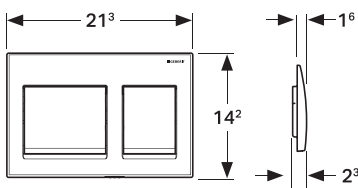

GEBERIT ALPHA

ACTUATOR PLATES

FRONT ACTUATION

**ALPHA50,
WHITE**

Article No.: 115.060.11.1
MRP: ₹9,000

**ALPHA50,
JET BLACK RAL 9005**

Article No.: 115.060.DW.1
MRP: ₹9,000

**ALPHA35,
WHITE**