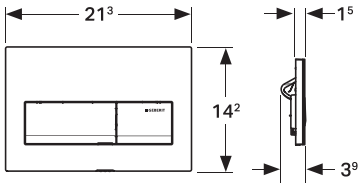

GEBERIT ALPHA

ACTUATOR PLATES

FRONT ACTUATION