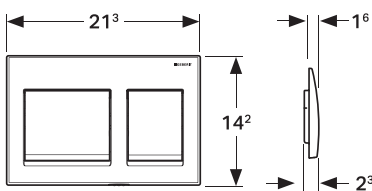

TOP ACTUATION - FOR ALPHA LOW HEIGHT SOLUTION