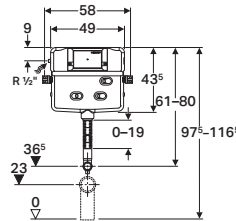

Stable and strong frame

- Designed to hold 400 kg

Easy maintenance

- Easy to service
- 10 years guarantee
- 25 years spare parts availability

All in one box

GEBERIT ALPHA NAKED - 109.011.00.1

MRP: ₹6,400

GEBERIT ALPHA KOMBIFIX - 110.121.00.1