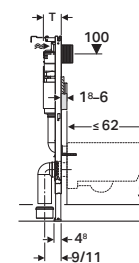

GEBERIT ALPHA DUOFIX - 458.233.00.1

MRP: ₹13,000

All in one box