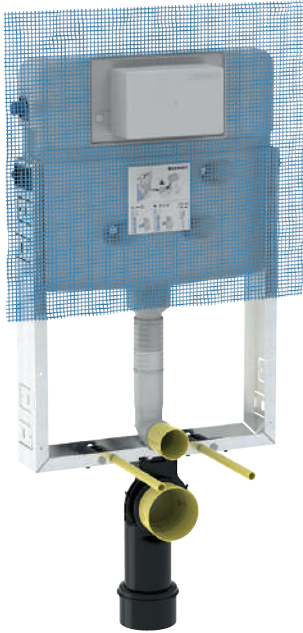

MRP effective from February 2023
GEBERIT ALPHA
CONCEALED CISTERNS

GOOD REASONS FOR THE GEBERIT KOMBIFIX

10 years warranty
 10 वर्षों की वारंटी
www.geberit.in for concealed cisterns

Brick wall solution

- Easy to install
- Connection points pre-marked
- Distance between flush bend and drainage pipe fixed
- All fastening material included

Stable and strong frame

- Designed to hold 400 kg

Easy maintenance

- Easy to service
- 10 years guarantee
- 25 years spare parts availability

All in one box

GEBERIT ALPHA NAKED - 109.011.00.1

MRP: ₹6,400

GEBERIT ALPHA KOMBIFIX - 110.121.00.1

GEBERIT ALPHA

ACTUATOR PLATES

FRONT ACTUATION

**ALPHA50,
WHITE**

Article No.: 115.060.11.1
MRP: ₹9,000

**ALPHA50,
JET BLACK RAL 9005**

Article No.: 115.060.DW.1
MRP: ₹9,000

**ALPHA35,
WHITE**

Note: For technical dimension please refer above outline drawings.

The visible highlights are the beautiful dual-flush Alpha20, Alpha30, Alpha35 and Alpha50 actuator plates and are available in white, matt chrome, bright chrome and jet black.