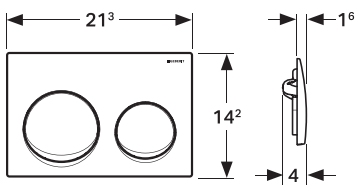

GEBERIT ALPHA

ACTUATOR PLATES

FRONT ACTUATION

TOP ACTUATION - FOR ALPHA LOW HEIGHT SOLUTION

Note: For technical dimension please refer above outline drawings.

The visible highlights are the beautiful dual-flush Alpha20, Alpha30, Alpha35 and Alpha50 actuator plates and are available in white, matt chrome, bright chrome and jet black.