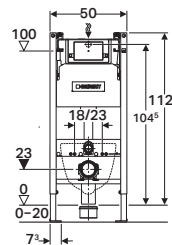

GEBERIT ALPHA DUOFIX - 458.233.00.1

MRP: ₹13,000

All in one box