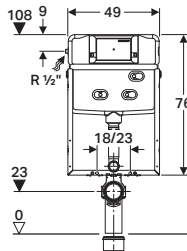

GEBERIT ALPHA KOMBIFIX - 110.121.00.1

MRP: ₹10,350

All in one box