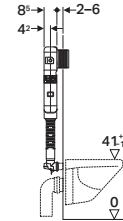

Stable and strong frame

- Designed to hold 400 kg

Easy maintenance

- Easy to service
- 10 years guarantee
- 25 years spare parts availability

All in one box

GEBERIT ALPHA NAKED - 109.011.00.1

MRP: ₹6,400

GEBERIT ALPHA KOMBIFIX - 110.121.00.1