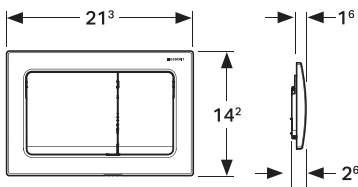

Article No.: 115.045.11.3
MRP: ₹2,300

**ALPHA35,
MATT CHROME**

Article No.: 115.045.46.3
MRP: ₹2,750

**ALPHA35,
BRIGHT CHROME**

Article No.: 115.045.21.3
MRP: ₹2,750

**ALPHA30,
WHITE**

Article No.: 115.055.11.1
MRP: ₹5,350