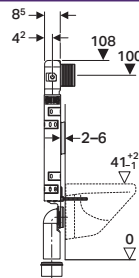

GEBERIT ALPHA KOMBIFIX - 110.121.00.1

MRP: ₹10,350

All in one box